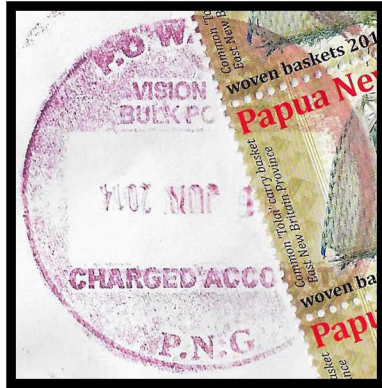

PNG Postmarks 2017

Vision City